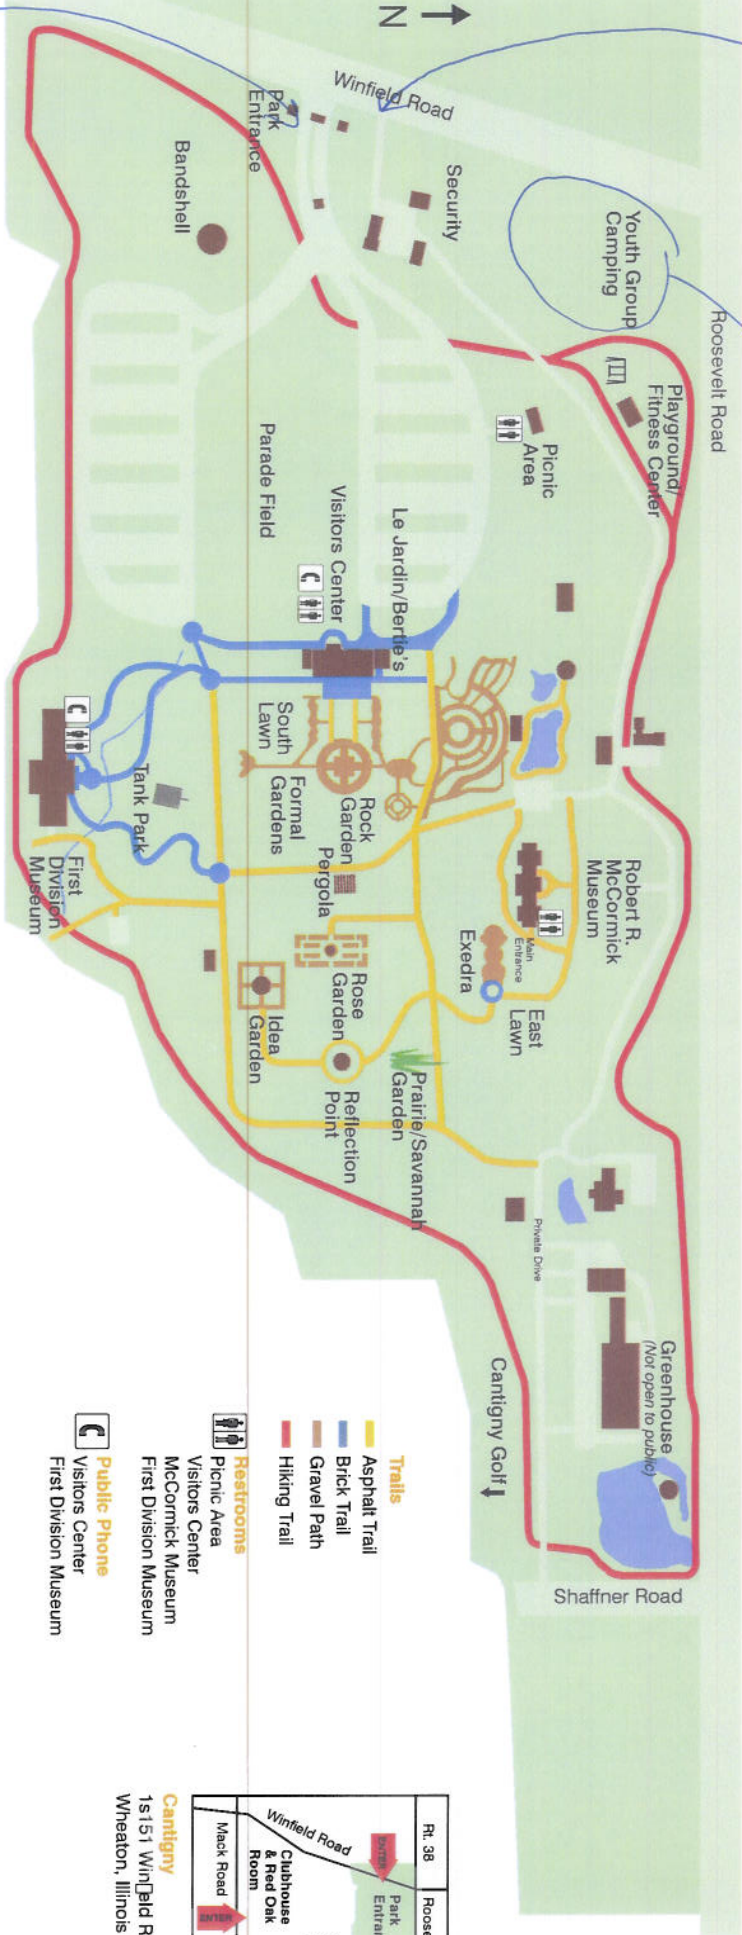

Cantigny Park Map

*Entrance for Camping*  
*We will be camping in one of 3 spots in this area*

*Entrance for day stay*

- Trails**
  - Asphalt Trail
  - Brick Trail
  - Gravel Path
  - Hiking Trail
- Restrooms**
  - Picnic Area
  - Visitors Center
  - McCormick Museum
  - First Division Museum
- Public Phone**
  - Visitors Center
  - First Division Museum

**Cantigny**  
 1st 151 Winfield Road  
 Wheaton, Illinois 60189